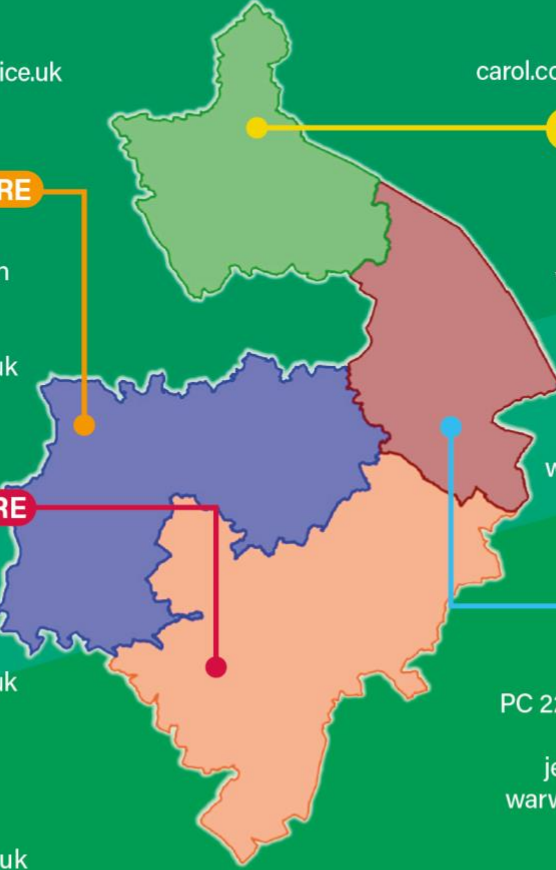

COUNTYWIDE

5911 Carol Cotterill
07787 151848
carol.cotterill1@warwickshire.pnn.police.uk

SOUTH WEST WARWICKSHIRE

PC 1442 Andy Steventon
07557033186
andrew.steventon@warwickshire.pnn.police.uk

NORTH WARWICKSHIRE

PC 2111 Andy Timmins
07790 951230
andrew.timmins@warwickshire.pnn.police.uk

PC 609 Andy Hoey
07870514842
andrew.hoey@warwickshire.pnn.police.uk

SOUTH EAST WARWICKSHIRE

PC 1248 Kate Taylor
07814 046730
kate.taylor@warwickshire.pnn.police.uk

RUGBY, NUNEATON AND BEDWORTH

PC 2239 Jennifer May-Royle
07890390715
jennifer.may-royle@warwickshire.pnn.police.uk

PC 1205 Matt Simms
07814 048543
matthew.simms@warwickshire.pnn.police.uk