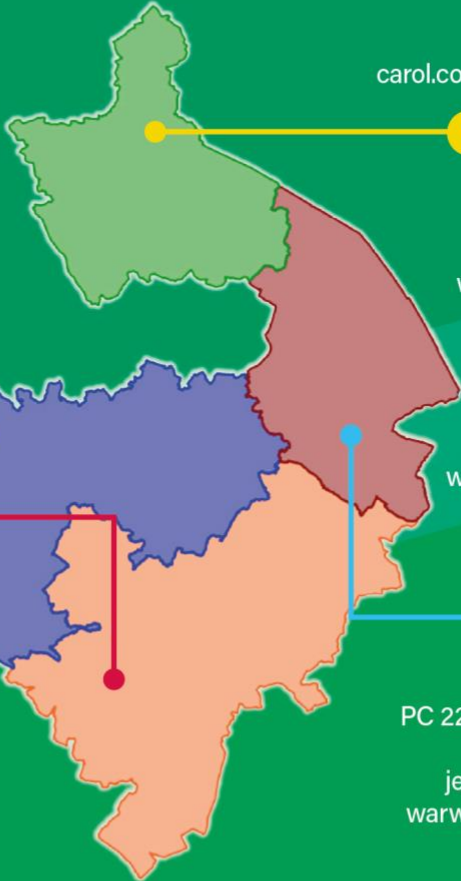

COUNTYWIDE

5911 Carol Cotterill
07787 151848
carol.cotterill1@warwickshire.pnn.police.uk

NORTH WARWICKSHIRE

PC 2111 Andy Timmins
07790 951230
andrew.timmins@warwickshire.pnn.police.uk

PC 609 Andy Hoey
07870514842
andrew.hoey@warwickshire.pnn.police.uk

RUGBY, NUNEATON AND BEDWORTH

PC 2239 Jennifer May-Royle
07890390715
jennifer.may-royle@warwickshire.pnn.police.uk

SOUTH WEST WARWICKSHIRE

PC 1442 Andy Steventon
07557033186
andrew.steventon@warwickshire.pnn.police.uk

SOUTH EAST WARWICKSHIRE

PC 1248 Kate Taylor
07814 046730
kate.taylor@warwickshire.pnn.police.uk

PC 1205 Matt Simms
07814 048543
matthew.simms@warwickshire.pnn.police.uk